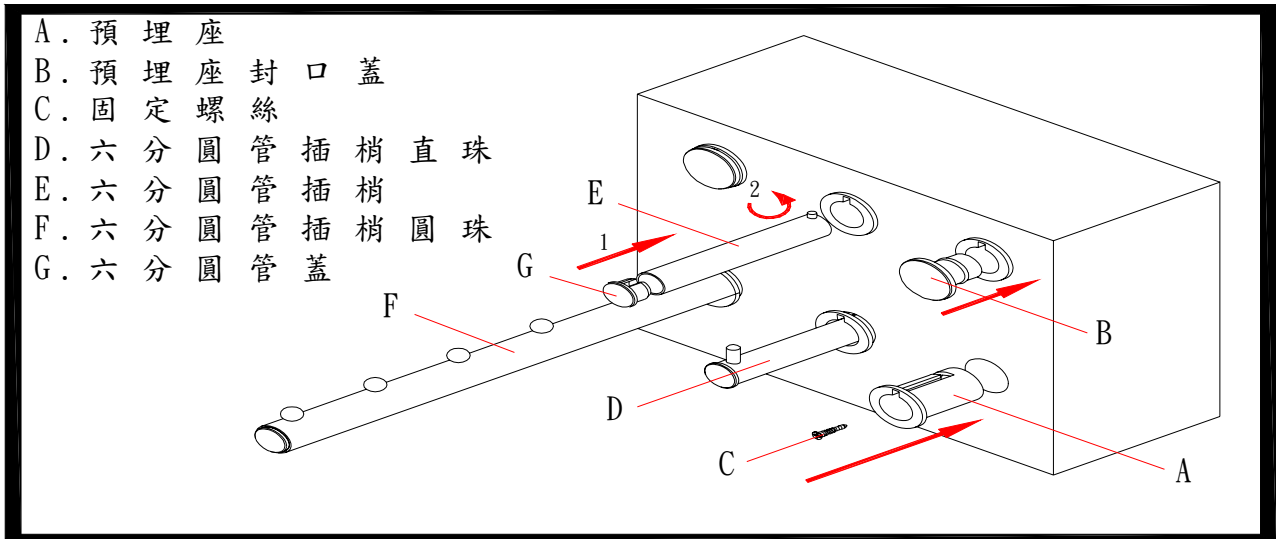

- C1270C 預埋座封口蓋銀
- C1270G 預埋座封口蓋金
- C1270S 預埋座封口蓋霧