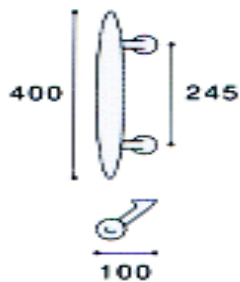

H6660BC 大把手霧

H6660SC 大把手銀

H64859BCR/NOX 進口大把手銀
(心距 195M/M)

H64859ACR/INOX 進口大把手銀
(心距 295M/M)

HG02020SS 30mm*128. 1C

HG02021SS 30mm*160. 2C

HG02022SS 30mm*94C

HG02023SS 30mm*40C

HG02024SS 30mm*86C

HG02025ASS
30mm*160.2C

HG02025BSS
30mm*77.2C

HG03080PSS 35mm 圓型把手 18.7C 亮面
HG03080SS 35mm 圓型把手 18.7C 毛絲

HG0308700UC1 OPALINO-40C
 HG0308700UU1 BLUE-40C 藍
 HG03087CO WHITE-40C 白

HG03090 42m*68.8C

HG03095AL 32mm*23C

H63035 進口古典把手

H64486DOR/AV 大把手 古銅金 200M/M

H64486BP/AV 大把手 古銅黑 200M/M

HG197373CS KL25mm 不鏽鋼H型把手 40C