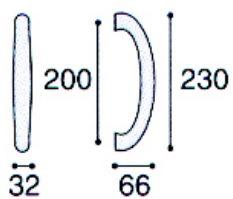

H6660BC 大把手霧

H6660SC 大把手銀

H64859BCR/NOX 進口大把手銀
(心距 195M/M)

H64859ACR/INOX 進口大把手銀
(心距 295M/M)

HG02020SS 30mm*128. 1C

HG02021SS 30mm*160. 2C

HG02022SS 30mm*94C

HG02023SS 30mm*40C

HG02024SS 30mm*86C

HG02025ASS
30mm*160.2C

HG02025BSS
30mm*77.2C

HG03080PSS 35mm 圓型把手 18.7C 亮面
HG03080SS 35mm 圓型把手 18.7C 毛絲

HG0308700UC1 OPALINO-40C
 HG0308700UU1 BLUE-40C 藍
 HG03087CO WHITE-40C 白

HG03090 42m*68.8C