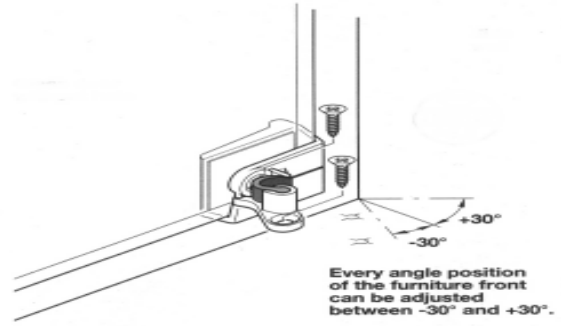

L1361.93.640 鎖壁鉸鍊(實內)鎳

L1361.93.241 鎖壁鉸鍊(包外)銀

L1361.93.641 鎖壁鉸鍊(包外)鎳

L1361.96.701 進口鉸鍊

L1361.97.300 進口鉸鍊黑

L1361.97.600 進口鉸鍊銀

Mounting examples